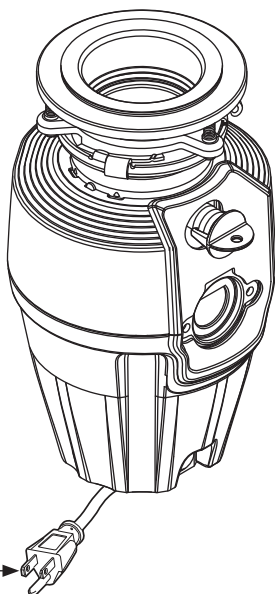

### Drain Elbow Kit - 1026

Rubber Gasket

Screws

Drain Elbow

### Single Snap Assembly Kit - 193800

Simple Snap Tool

Snap Ring

Replacement Power Cord Kit

**1024**